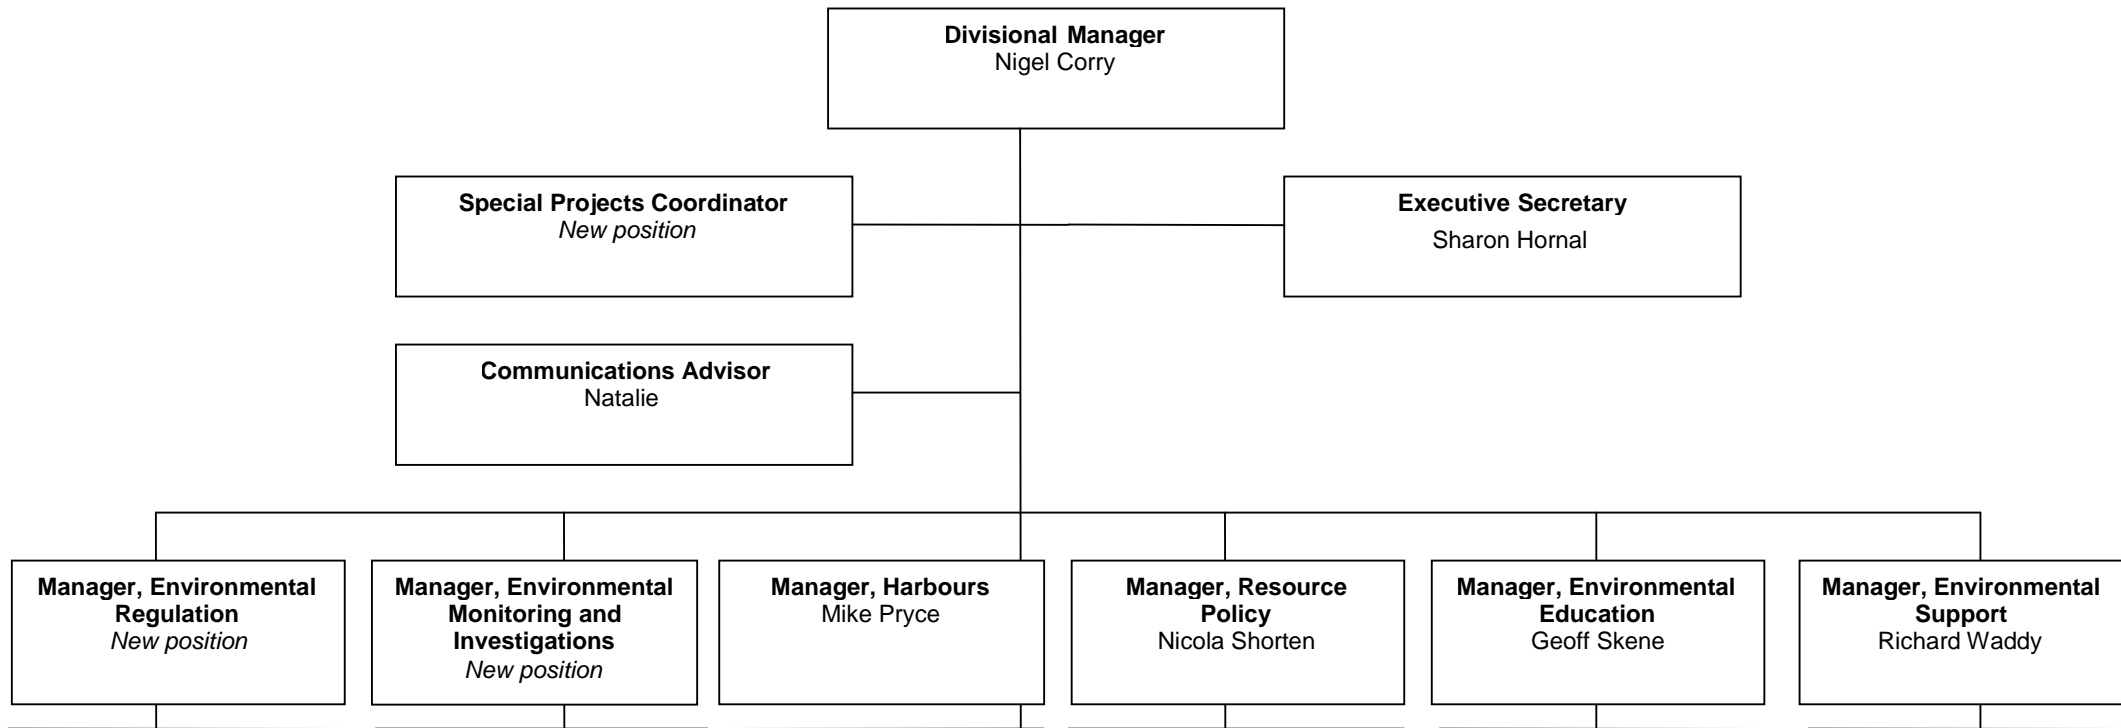

Environment Management Division

Incorporates consents and pollution control staff from Wairarapa and Wellington Offices

Incorporates science and environmental monitoring officer positions from Wairarapa and Wellington Offices

Final structure to be determined

Final structure to be determined