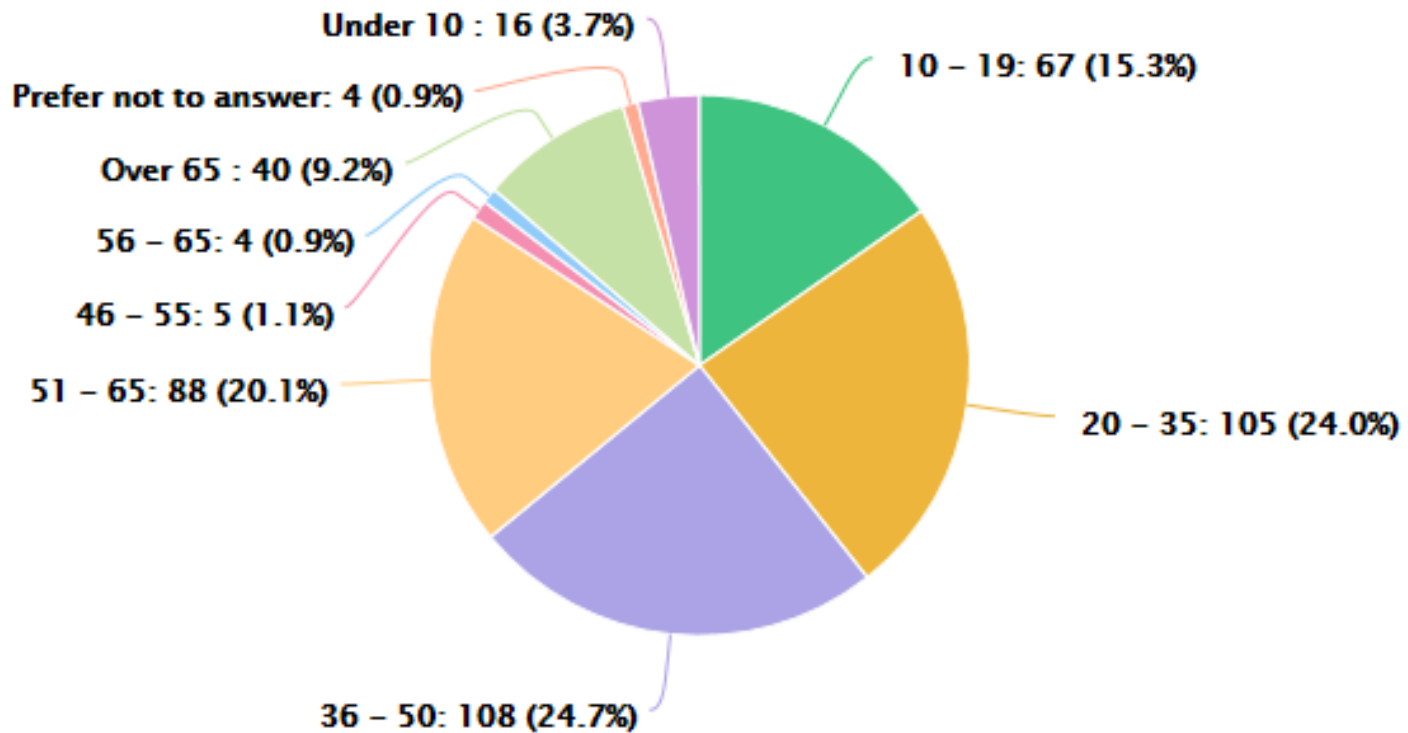

What is your age?

Optional question