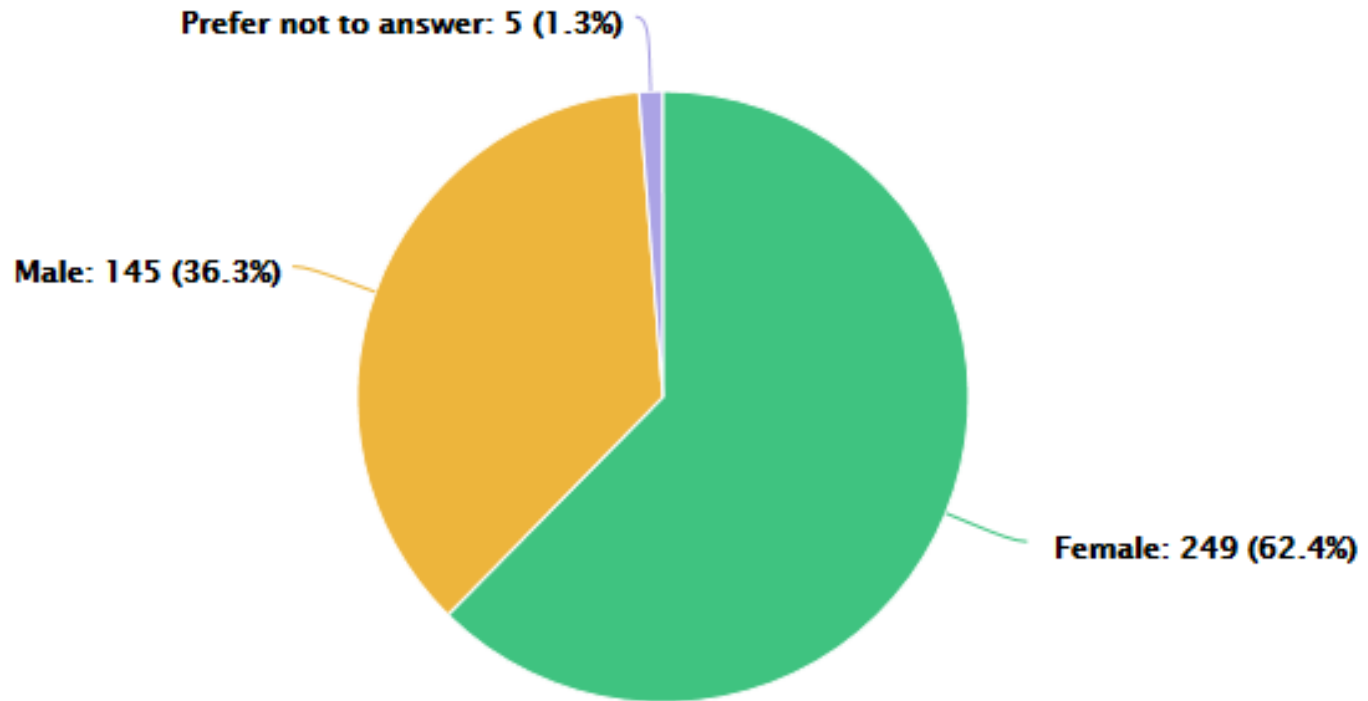

What is your gender?

Optional question